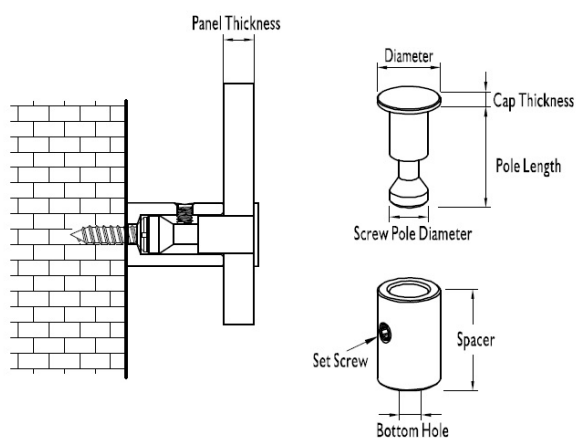

PRODUCT SHEET

Description:

Sign Board Screw SS304, $\varnothing 13 \times 20$ mm, Max Panel Thickness: 8mm

Item number:

22.11.155-0

Units	Box	Carton	HS Code	Barcode
Pcs.	4	100	8302490099	
				5704866505833

Diameter	Spacer	Cap Thickness	Screw Pole Size	Bottom Hole Size	Max Panel Thickness	Set Screw
13mm	20mm	1mm	Dia. 8mm x L22mm	4,2mm	8mm	M4 x 4

SISO A/S

Mileparken 11
DK-2740 Skovlunde
Denmark
VAT: DK 24786013